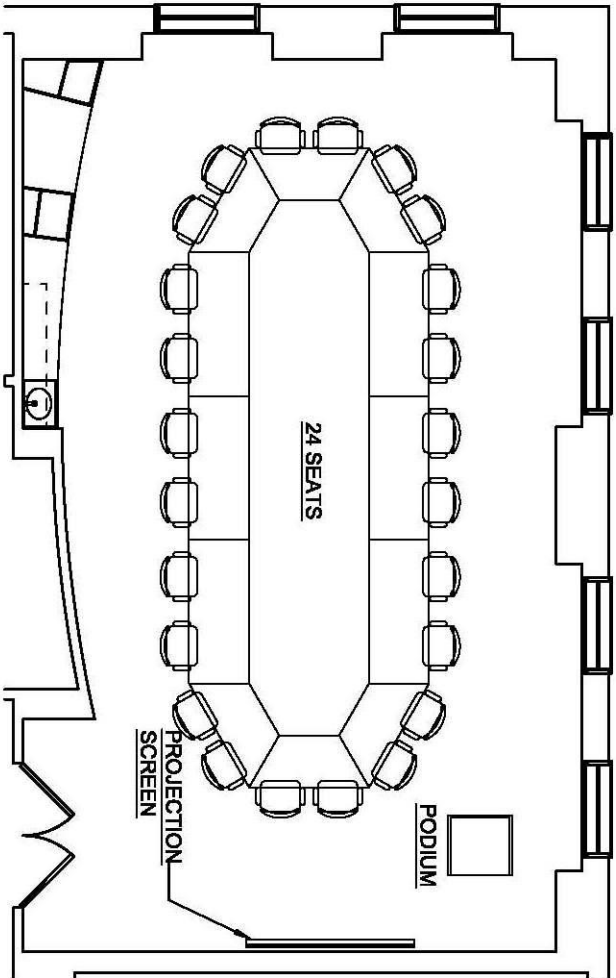

**FIFTH FLOOR THEATER LAYOUT**  
1/8" = 1'-0"

**SIXTH FLOOR THEATER LAYOUT**

1/8" = 1'-0"

**FIFTH FLOOR BANQUET -LAYOUT 'B'**

1/8" = 1'-0"

**FIFTH FLOOR BANQUET-LAYOUT 'A'**

1/8" = 1'-0"

**SIXTH FLOOR BANQUET LAYOUT**

1/8" = 1'-0"

FIFTH FLOOR CONFERENCE ROOM -LAYOUT 'A'

1/8" = 1'-0"

FIFTH FLOOR CONFERENCE ROOM -LAYOUT 'B'

1/8" = 1'-0"

**SIXTH FLOOR CONFERENCE LAYOUT**

1/8" = 1'-0"